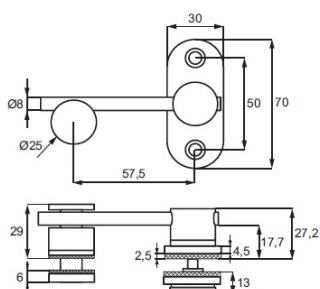

PRODUCT SHEET

Description:

Toilet Lock "Slim" F/Glass Cubicle, W/Indicator, SS-304, 8- 10mm Glass

Item number:

22.23.202-0

Units	Box	Carton	HS Code	Barcode
Set	1	20	8301401100	
				5704866479554

SISO A/S

Mileparken 11
DK-2740 Skovlunde
Denmark
VAT: DK 24786013