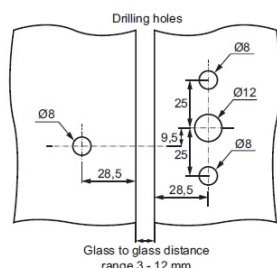

PRODUCT SHEET

Description:

Toilet Lock "Slim" F/Glass Cubicle, W/Indicator, SS-304, 8- 10mm Glass

Item number:

22.23.202-0

Units	Box	Carton	HS Code	Barcode
Set	1	20	8301401100	
				5704866479554

SISO A/S

Mileparken 11
DK-2740 Skovlunde
Denmark
VAT: DK 24786013